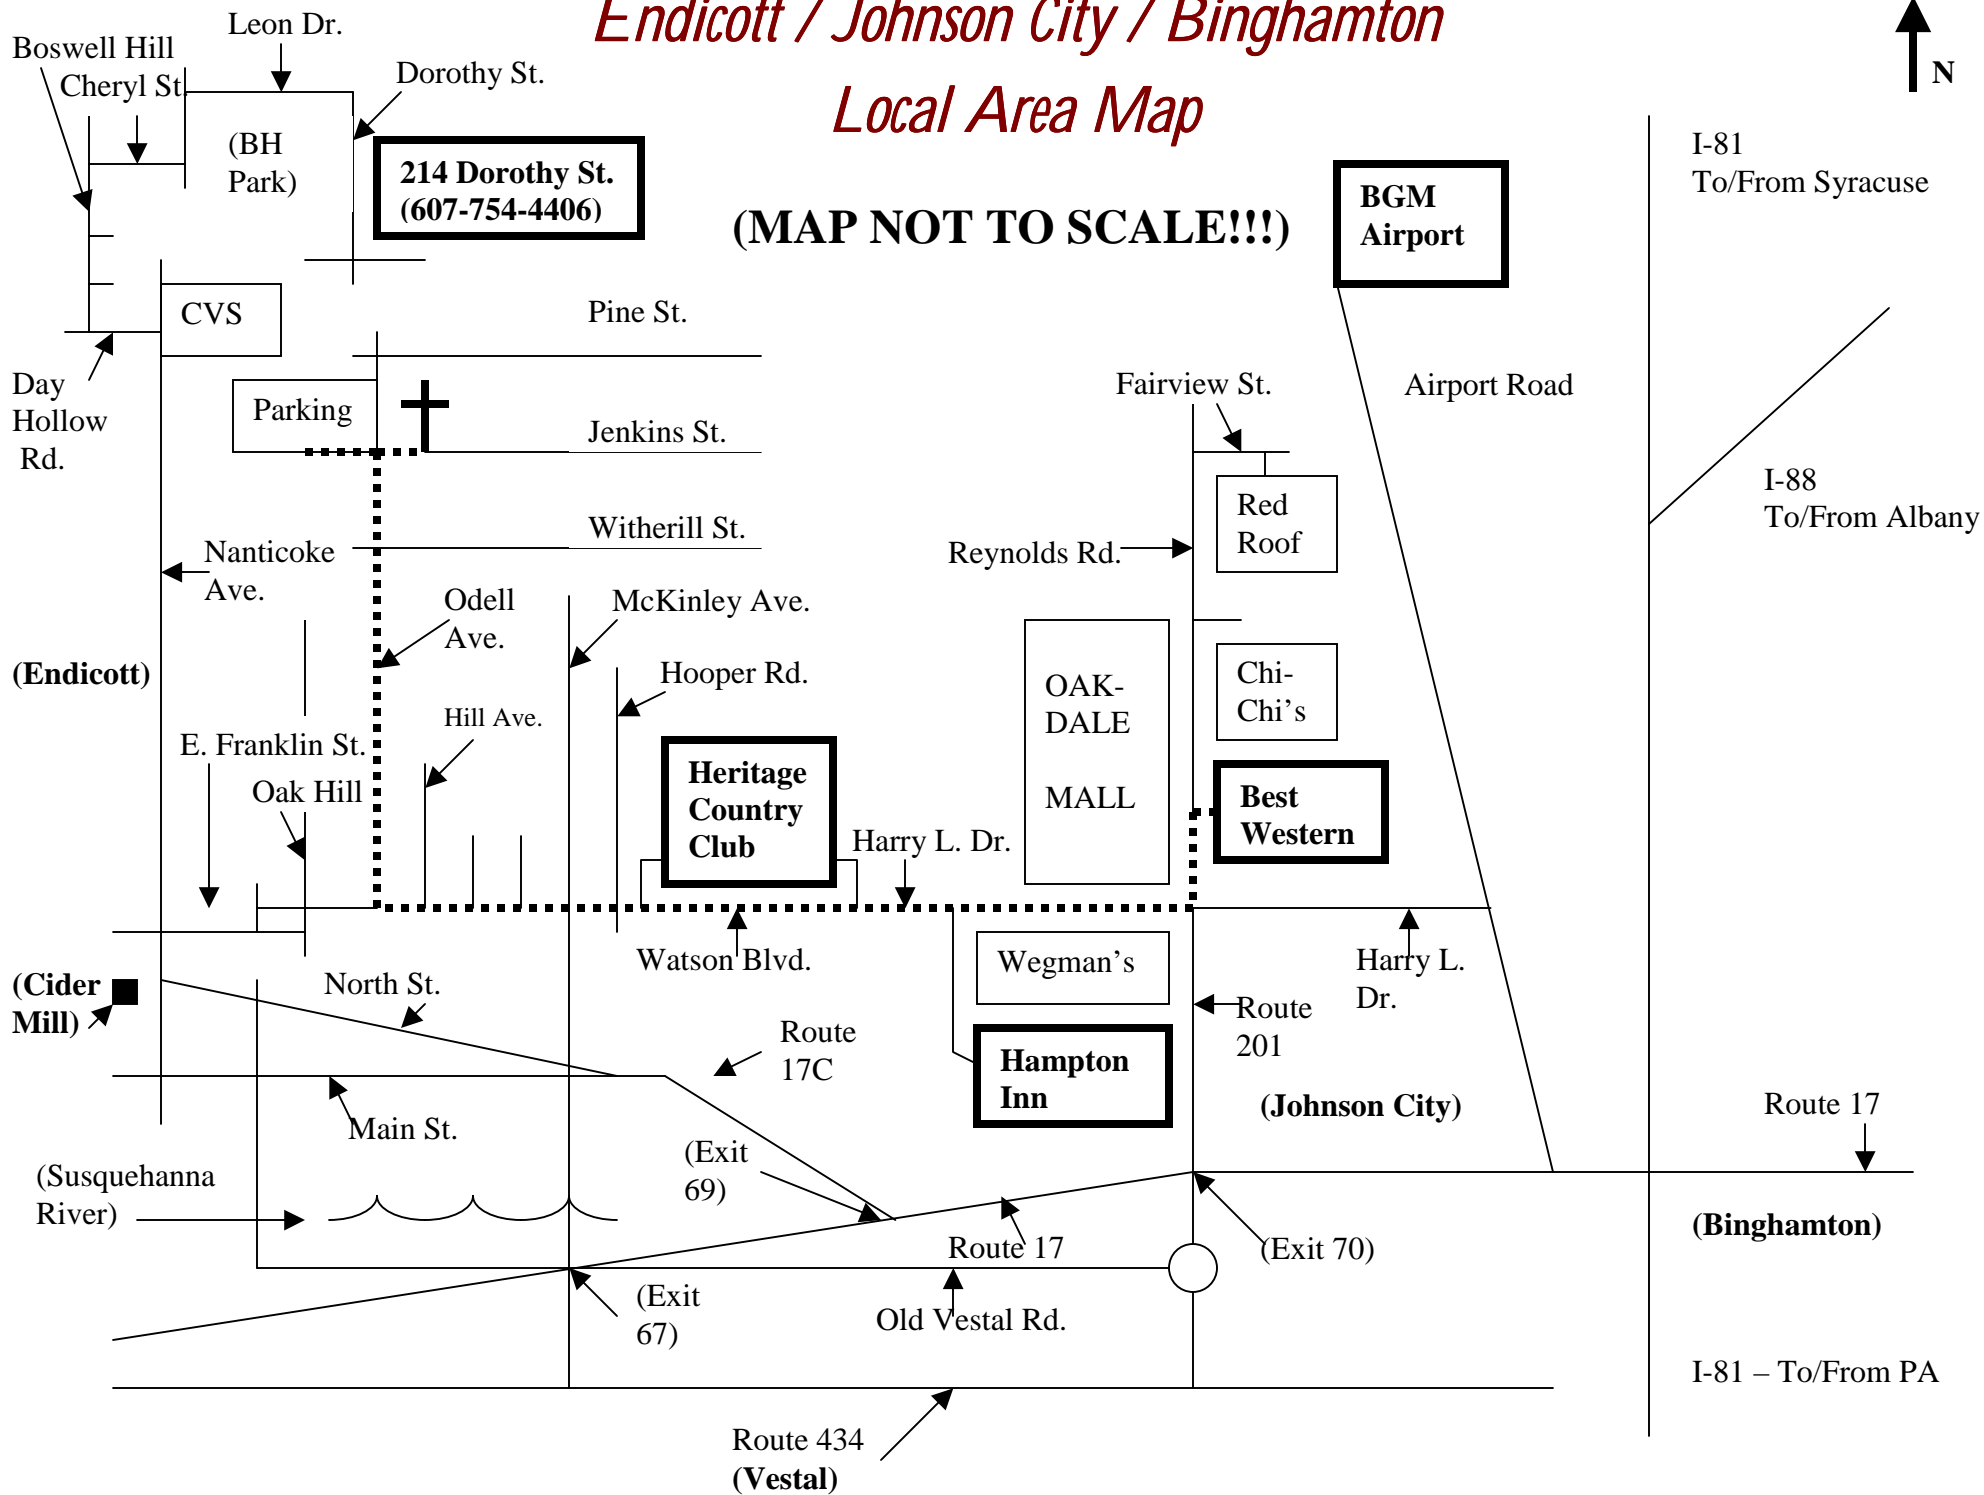

Endicott / Johnson City / Binghamton Local Area Map

**214 Dorothy St.
(607-754-4406)**

**BGM
Airport**

**Heritage
Country
Club**

**Wegman's
Hampton
Inn**

**Best
Western**

(Endicott)

(Cider
Mill)

(Johnson City)

(Binghamton)

(MAP NOT TO SCALE!!!)

I-81
To/From Syracuse

I-88
To/From Albany

I-81 - To/From PA

Route 434
(Vestal)

(Exit
67)

(Exit
69)

(Exit 70)

Route 17

Route 17C

Route 201

Route 17

Day
Hollow
Rd.

(Susquehanna
River)

Boswell Hill
Cheryl St.

Leon Dr.

Dorothy St.

(BH
Park)

CVS

Parking

Pine St.

Jenkins St.

Witherill St.

Nanticoke
Ave.

Odell
Ave.

McKinley Ave.

Hooper Rd.

Hill Ave.

E. Franklin St.

Oak Hill

**Heritage
Country
Club**

Harry L. Dr.

OAK-
DALE
MALL

Chi-
Chi's

**Best
Western**

Reynolds Rd.

Fairview St.

Red
Roof

Airport Road

North St.

Watson Blvd.

Wegman's

Harry L.
Dr.

Main St.

Old Vestal Rd.

I-81
To/From Syracuse

I-88
To/From Albany

I-81 - To/From PA

Route 434
(Vestal)

(Exit
67)

(Exit
69)

(Exit 70)

Route 17

Route 17C

Route 201

Route 17

Day
Hollow
Rd.

(Susquehanna
River)

Boswell Hill
Cheryl St.

Leon Dr.

Dorothy St.

(BH
Park)

CVS

Parking

Pine St.

Jenkins St.

Witherill St.

Nanticoke
Ave.

Odell
Ave.

McKinley Ave.

Hooper Rd.

Hill Ave.

E. Franklin St.

Oak Hill

**Heritage
Country
Club**

Harry L. Dr.

OAK-
DALE
MALL

Chi-
Chi's

**Best
Western**

Reynolds Rd.

Fairview St.

Red
Roof

Airport Road

North St.

Watson Blvd.

Wegman's

Harry L.
Dr.

Main St.

Old Vestal Rd.

I-81
To/From Syracuse

I-88
To/From Albany

I-81 - To/From PA

Route 434
(Vestal)

(Exit
67)

(Exit
69)

(Exit 70)

Route 17

Route 17C

Route 201

Route 17